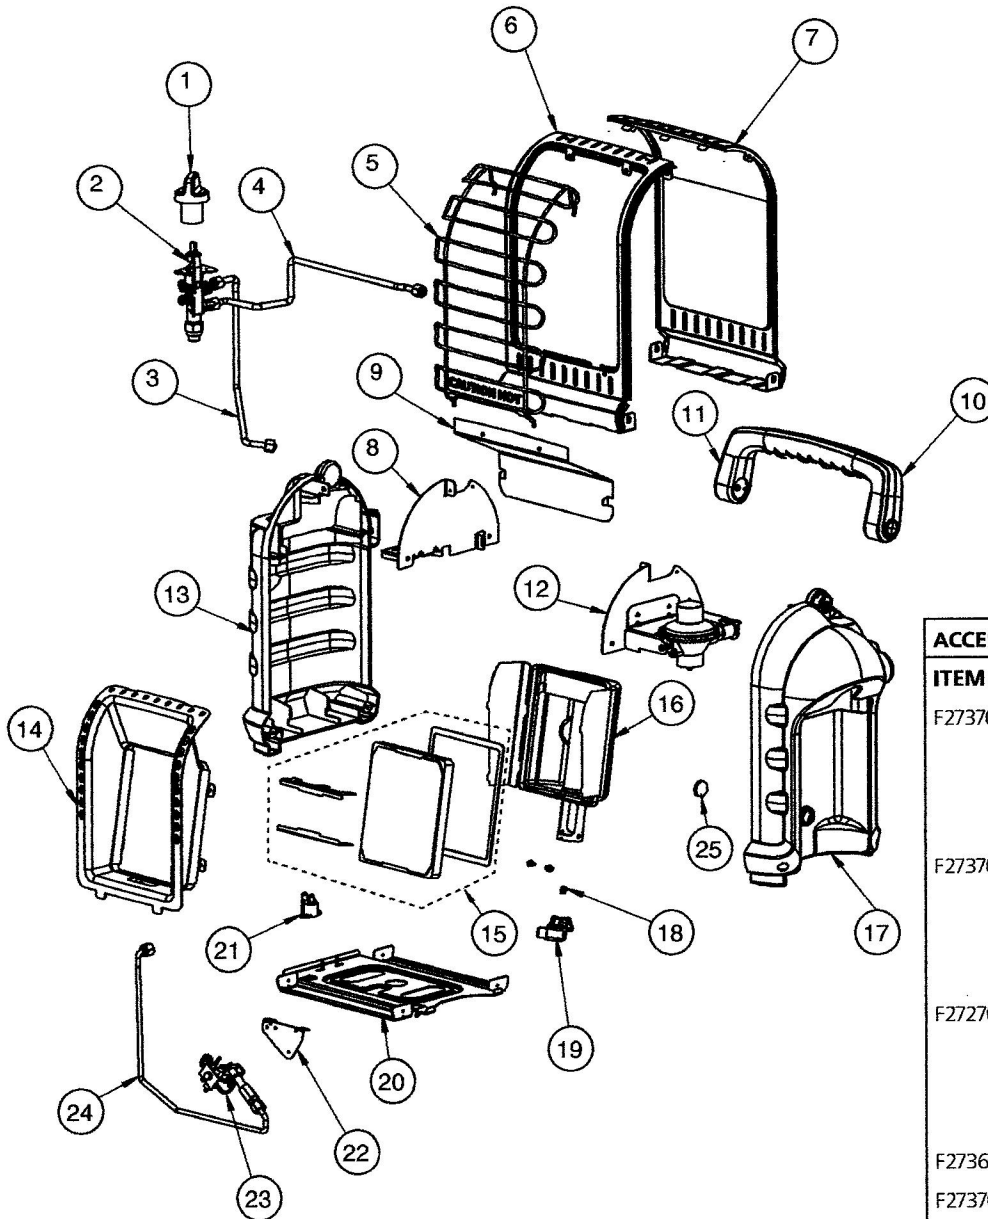

Mr. Heater • Portable Propane Heater • Model # MH9BX

ACCESSORIES:

ITEM #	DESCRIPTION
F273701	5 ft. PROPANE HOSE ASSEMBLY (Swivel 1"-20 Male Throwaway Cyl. Thd. X P.O.L. w/Handwheel) (Recommended use with fuel filter.)
F273702	12 ft. PROPANE HOSE ASSEMBLY (Swivel 1"-20 Male Throwaway Cyl. Thd. X P.O.L. w/Handwheel) (Recommended use with fuel filter.)
F272702	12 ft. PROPANE HOSE ASSEMBLY (Swivel 1"-20 Male Throwaway Cyl. Thd. X P.O.L. w/Handwheel) (Recommended use with fuel filter.)
F273699	Fuel Filter (Replace Annually)
F273704	10 ft. BUDDY-SERIES HOSE ASSEMBLY (Fuel filter not required)

REPLACEMENT PARTS LIST:

No.	Part#	Description	No.	Part#	Description	No.	Part#	Description
1.	32017	Knob, Valve, Safety, Red	8.	32027	Brkt, Valve	17.	33090	Housing, Right, Plastic, Gray
	32019	Knob, Valve, Safety, Green	9.	32028	Heat, Shield		33091	Housing, Right, Plastic, Black
2.	32054	Valve, Assy, Control	10.	32015	Handle, Back, Plastic, Gray	18.	32068	Orifice, Assy with O-Ring
3.	32056	Tube, Burner, Main		32074	Handle, Back, Plastic, Black	19.	32052	Orifice, Holder
4.	32053	Tube, Inlet, Assy	11.	32014	Handle, Front, Plastic, Gray	20.	32023	Floor, Panel, Metal
5.	32051	Guard, Wire		32072	Handle, Front, Plastic, Black	21.	73403	Switch, Tipover
	32061	Guard, Wire, Heavy	12.	75198	Assy, Regulator, w/Support	22.	32046	Brkt, ODS (Oxygen Depletion Sensor)
6.	33092	Panel, Front, Metal, Red	13.	32080	Housing, Left, Plastic, Gray	23.	73404	ODS, Pilot, Assy
	33094	Panel, Front, Metal, Yellow		32085	Housing, Left, Plastic, Black	24.	32057	Tube, Pilot, Assy
	33093	Panel, Front, Metal, Green	14.	32021	Reflector, Metal	25.	32067	Magnet, Tank
7.	75191	Panel, Back, Metal, w/32004, Red	15.	33088	Tile, Replacement Kit, MH9BX			
	75194	Panel, Back, Metal, w/32004, Yellow	16.	32032	Burner, Assy			
	75196	Panel, Back, Metal, w/32004, Green						