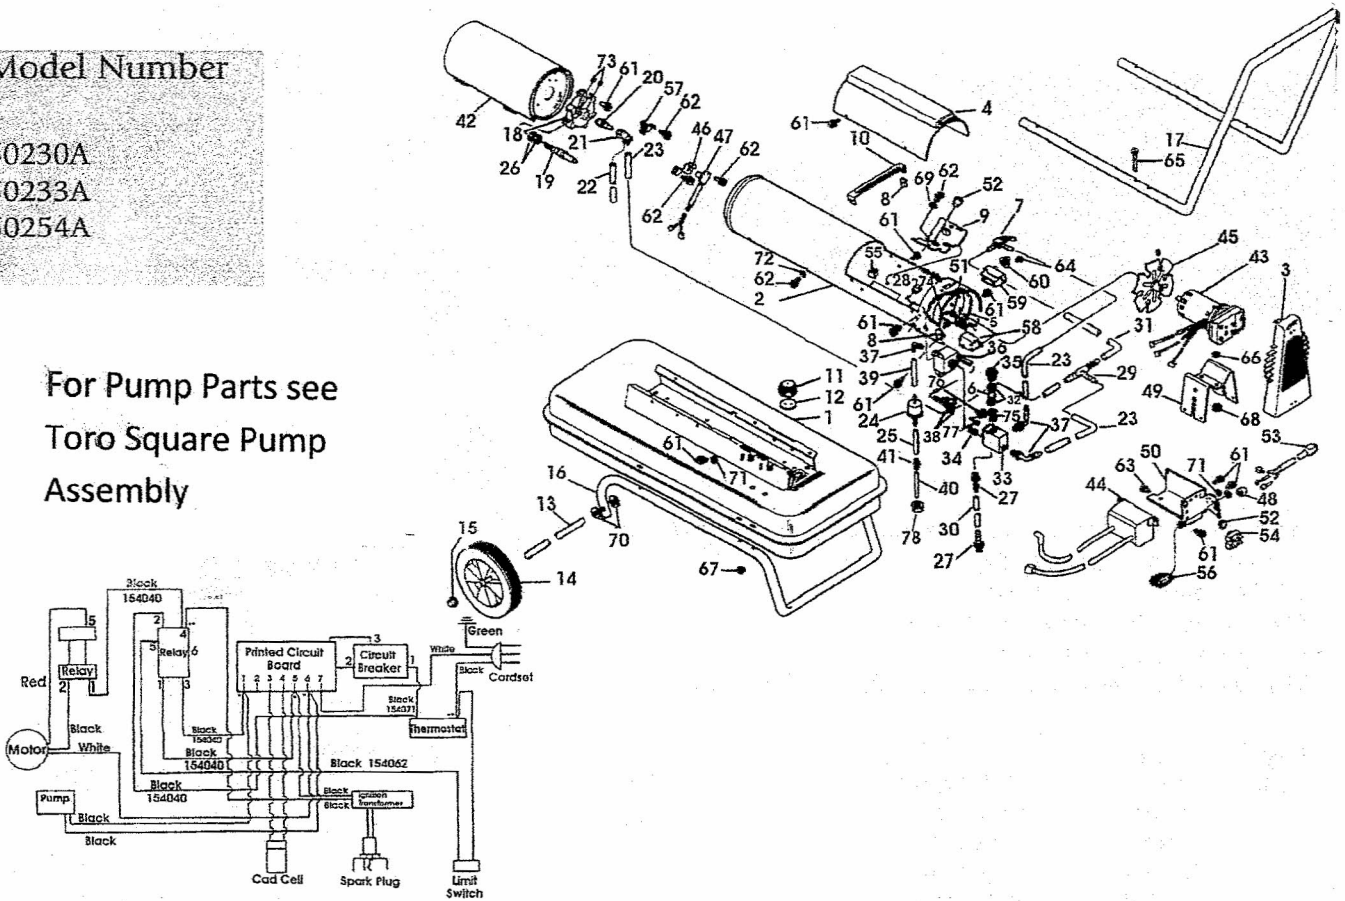

# 175-225,000 BTU and 220,000 BTU Heater Forced Air Heaters

Model Number

50230A  
50233A  
50254A

For Pump Parts see  
Toro Square Pump  
Assembly

Key No.	Part No.	Description	Key No.	Part No.	Description	Key No.	Part No.	Description
1	154381	Tank and Decal	29	147849	Tee	56	154348	P.C. Board w/Breaker
2	154526	Jacket & End Ring	30	147162	Return Hose	57	154065	Limit Switch
3	154044	Grille	31	73-6520	Hose	58	154063	Relay: used on gray Robbins Meyers motor
4	154033	Access Cover	32	147168	Disc. Steel		154052	Relay: used on black Fasco motor
5	147153	Fan Guard	33	147924	Reservoir	59	154088	Thermostat
6	147169	Disc,Felt	34	147165	Close-Nipple	60	154072	Knob
7	154606	Heat Control Valve	35	147355	Plug	61	147000	Screw
8	147025	Tinnerman clip	36	154776	Fuel Pump	62	147024	Screw
9	147049	Insert	37	147014	Elbow Adapter	63	147118	Screw
10	147174	Jacket Brace	38	147146	Terminal, Spade	64	147164	Screw
11	154021	Fuel Tank Cap	39	73-6520	Inlet Hose	65	71136	Screw
12	148317	Fuel Cap Gasket	40	147166	Lift Tube	66	147004	Nut
13	147257	Axle	41	154074	Fitting	67	147158	Nut
14	154061	Wheel	42	154078	Combustion Chamber	68	700324	Washer
15	147157	Pushnut	43	154342	Motor & Compressor	69	146502	Washer
16	147228	Tank Support	44	154009	Transformer	70	700049	Washer
17	147177	Handle	45	154043	Fan	71	147119	Washer
18	154019	Burner	46	147028	Cad Cell Bracket	72	147041	Washer
19	147080	Spark Plug	47	154709	Cad Cell Board Assy.	73	147170	Set Screw
20	154060	Nozzle	48	147053	Strain Relief	74	146489	Rivet
21	147081	Nozzle Adapter	49	147005	Motor Mount	75	147212	Stand Pipe
22	73-6520	Air Line	50	73-6460	Transformer Mount	76	147167	Felt-wool
23	73-6520	Hose 10 1/2"	51	700218	Rivet	77	147065	Rivet
24	147046	Fuel Filter	52	147054	Shorty Bushing	78	NA	Nut
25	73-6520	Filter Hose	53	154075	Cord Assembly			
26	209351	Washer	54	154052	Relay			
27	147160	Adapter	55	147229	Super Clip			
28	147172	Snap Bushing						