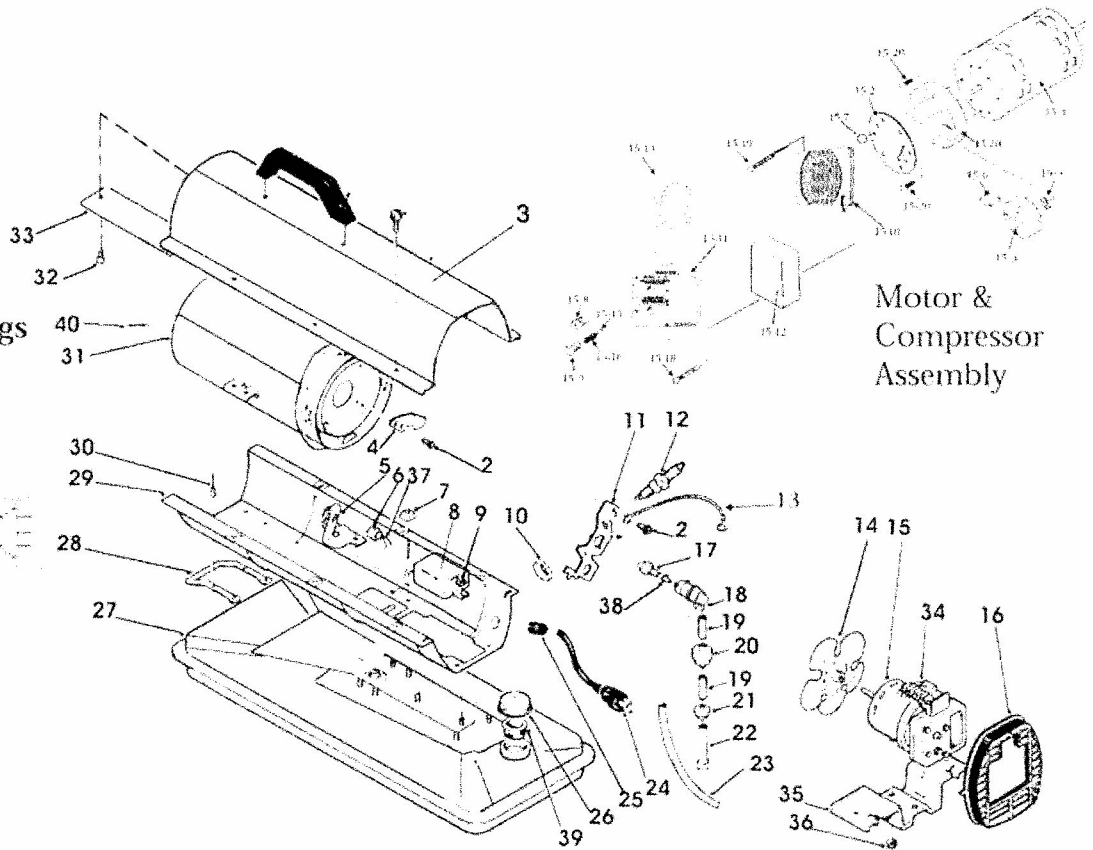

40-55,000 BTU Forced Air Toro Heaters (1992-1993)

Model Number

Toro
53400
53401
53412

Pump Pressure Settings

BTU	PSI
40	3.0
55	4.1

Motor & Compressor Assembly

Key No.	Part No.	Description	Key No.	Part No.	Description
1	148538	Handle	28	148650	Front Guard
2	147000	Screw	29	148586	Lower Jacket
3	148585	Jacket, Upper	30	702365	Rivet
4	148552	Deflector, Rear Head	31	154884	Combustion chamber & heat shield Assy
5	148684	Cad Cell bracket	32	148547	Screw
6	154874	Cad Cell Assy	33	148540	Handle Support
7	148539	Nut	34	154348	P.C. Board w/Breaker Assy
8	73 7100	Transformer - NIA	35	148531	Motor Mount
9	147158	Nut	36	147004	Nut
10	147635	Spark Plug Nut	37	154877	Wire Assembly
11	148545	Bracket, Nozzle Plug	38	147082	O-Ring
12	148544	Spark Plug (RN13LYC5)	39	154685	Strainer Fuel (Optional)
13	15-1930	Ground Wire Assy	40	147083	Rivet
14	15-1900	Fan Assembly (40,000 BTU)	MOTOR & COMPRESSOR ASSEMBLY		
	15-1929	Fan Assembly (55,000 BTU)	15-1	15-1876	Motor 1/15 H.P., 115V 60Hz
15	154879	Compressor & Motor Assy	15-2	154797	Backing Plate
16	148537	Grille	15-3	73-6420	Rotor 5/8"
17	154027	Nozzle Assembly (40,000 BTU)	15-4	147003	Body Ring 5/8"
	154881	Nozzle Assembly (55,000 BTU)	15-5	73-6430	Insert (Black)
18	148530	Nozzle Adapter Kit	15-6	154616	Valve 5/8" (Set of 4)
19	148648	Hose, Fuel Line	15-7	73-6440	O-Ring
20	148647	Fuel Filter	15-8	147009	Plug 1/4 NPT
21	148546	Grommet	15-9	147010	Adjusting Screw
22	148645	Pickup Tube (40,000 BTU)	15-10	148420	Filter Housing-Bottom
	148646	Pickup Tube (55,000 BTU)	15-11	148419	Filter Housing-Top
23	148649	Hose-Air Line	15-12	148442	Input Filter
24	154878	Power Cord Assembly	15-13	154822	Output Filter Kit
25	147053	Strain Relief	15-15	147022	Relief Ball
26	154021	Fuel Cap (includes 148317 fuel gasket)	15-16	147021	Relief Spring
27	154867	Fuel Tank Assy (40,000 BTU)	15-18	148233	Screw (qty. 4)
	154868	Fuel Tank Assy (55,000 BTU)	15-19	148394	Screw