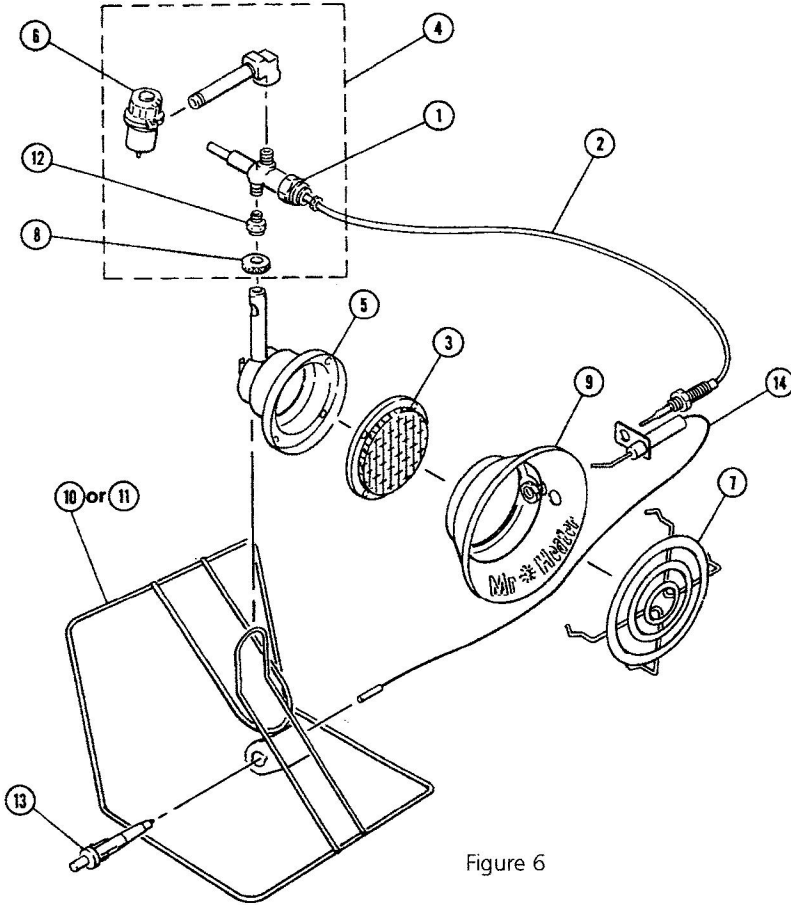

Mr. Heater • Gas-Fired Infra-Red Portable Heater • Model #MH12C and #MH12CS

Figure 6

NOTE:

WHEN LIGHTING BURNER
WITH A MATCH OR
TAPER, LIGHT AT SCREEN.
(NOT AT ORIFICE)

REPLACEMENT PARTS LIST FOR HEATER MODELS MH12C AND MH12CS

REF.#	ITEM#	DESCRIPTION
1	F273116	Replacement Safety Shutoff with Orifice Assembly
2	F273117	Thermocouple Lead – 12" Long
3	F273164	Screen Assembly
4	73320	Replacement Regulator Assembly Complete
5	73340P	Plenum/Reflector Assembly with Clip
	73340PS	Plenum/Reflector Assembly with Clip (Sparklite)
6	F273607	Replacement Regulator Hi-Med-Lo-Off
7	75102	Wire Face Guard
8	75113	Knurled Lock Nut
9	-	Reflector (Reference Only)
10	75318P	Square Metal Stand (MH12C)
11	75318PS	Square Metal Stand (MH12CS)
12	75784	Orifice - .018
13	73235	"Sparklite" Igniter Assembly (MH12CS)
14	73233	Electrode Assembly (MH12CS)