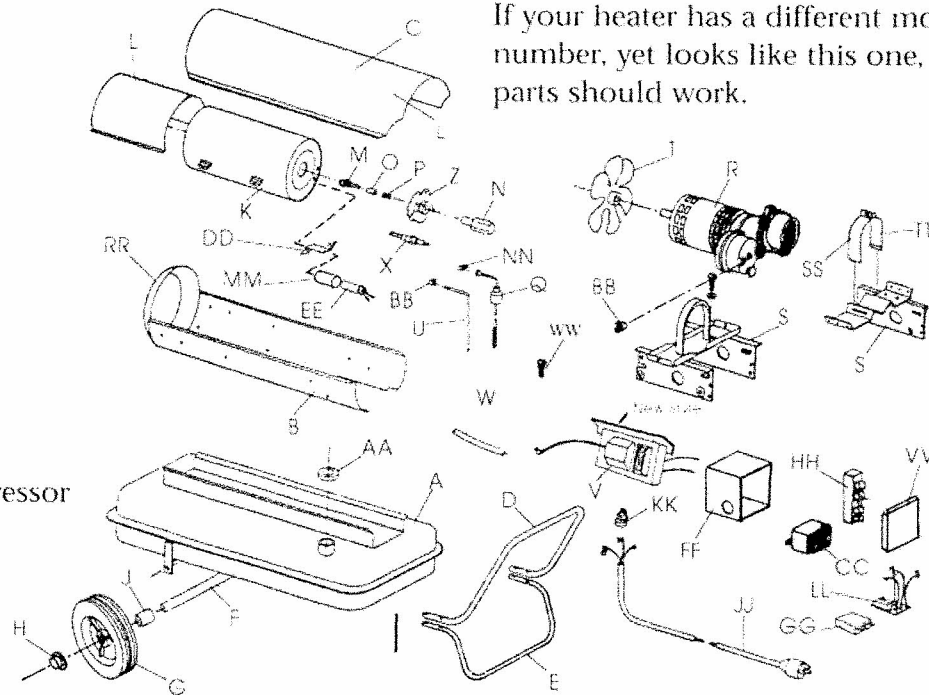

See page 108 for Compressor Assembly Parts.

If your heater has a different model number, yet looks like this one, these parts should work.

Heater Size		60,000 btu	97,000 btu	150,000 btu	Heater Size		60,000 btu	97,000 btu	150,000 btu
Ref No.	Possible Model Description	I-60EF Part No.	I-101EF Part No.	I-151EF Part No.	Ref No.	Possible Model Description	I-60EF Part No.	I-101EF Part No.	I-151EF Part No.
A	Tank Assembly	154371	154372	154372	W	Insulator	222924	222924	222924
B	Jacket Bottom Ay	220567	154437	220569	X	Spark Plug	147080	147080	147080
C	Jacket Top	147752	147756	147754	Z	Burner	147730	147769	147769
D	Handle	147775	147123	147123	AA	Fuel Cap	154021	154021	154021
E	Front Support	147735	147761	147761	BB	1/4 CC x 1/8 IP Elbow	147014	147014	147014
F	Axle	147776	147122	147122	CC	Relay	154600	154600	154383
G	Wheel	154902	154902	154902	DD	Cad Cell Bracket	147699	147699	147699
H	Push Nut	147157	147157	147157	EE	Cad Cell	154709	154709	154709
J	Spacer	147688	147688	147688	FF	Junction Box Ay.	154514	154514	154514
K	Combustion Chamber	154022	73 8620	154055	GG	Reset Breaker	154012	154012	154012
L	Com. Cham. Shield	N/A	N/A	154382	HH	Terminal Block	154502	154502	154502
M	Nozzle	147862	147863	147840	JJ	Cord Assembly	154423	154423	154423
N	Nozzle Adapter	147798	147798	147798	KK	Strain Relief	147921	147921	147921
O	Nozzle Seal	154603	154603	154603	LL	Circuit Board	154361	154361	154361
P	Nozzle Seal Spring	147692	147692	147692	MM	Hood	147367	147367	147367
Q	Fuel Lift Tube Ay.	154512	154364	154364	NN	1/4 Fl. x 1/8 IP Elbow	219999	219999	219999
R	Motor & Comp Ay.	See page 108			SS	Strap Assembly	221894	221894	222010
S	Motor Mount	154511	154511	222126	TT	Strap	221895	221895	222009
T	Fan	154023	154032	154043	UU	Cover Plate	N/A	N/A	N/A
U	Air Line	147799	147800	147802	VV	Cover, Junction Box	147922	147922	147922
V	Transformer	154009	154009	154009	WW	Screw	N/A	N/A	N/A