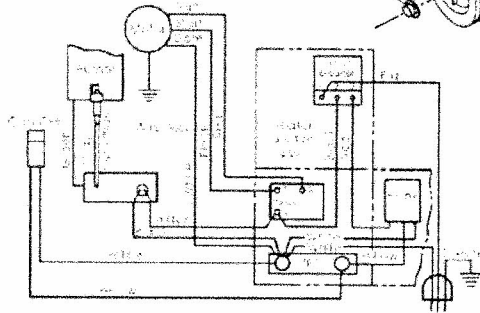

See page 108 for Compressor Assembly Parts.

If your heater has a different model number, yet looks like this one, these parts should work.

Heater Size		60,000 btu	97,000 btu	150,000 btu	Heater Size		60,000 btu	97,000 btu	150,000 btu
Ref No.	Possible Model Description	I-60EF Part No.	I-101EF Part No.	I-151EF Part No.	Ref No.	Possible Model Description	I-60EF Part No.	I-101EF Part No.	I-151EF Part No.
A	Tank Assembly	154371	154372	154372	W	Insulator	222924	222924	222924
B	Jacket Bottom Ay	220567	154437	220569	X	Spark Plug	147080	147080	147080
C	Jacket Top	147752	147756	147754	Z	Burner	147730	147769	147769
D	Handle	147775	147123	147123	AA	Fuel Cap	154021	154021	154021
E	Front Support	147735	147761	147761	BB	1/4 CC x 1/8 IP Elbow	147014	147014	147014
F	Axle	147776	147122	147122	CC	Relay	154600	154600	154383
G	Wheel	154902	154902	154902	DD	Cad Cell Bracket	147699	147699	147699
H	Push Nut	147157	147157	147157	EE	Cad Cell	154709	154709	154709
J	Spacer	147688	147688	147688	FF	Junction Box Ay.	154514	154514	154514
K	Combustion Chamber	154022	73 8620	154055	GG	Reset Breaker	154012	154012	154012
L	Com. Cham. Shield	N/A	N/A	154382	HH	Terminal Block	154502	154502	154502
M	Nozzle	147862	147863	147840	JJ	Cord Assembly	154423	154423	154423
N	Nozzle Adapter	147798	147798	147798	KK	Strain Relief	147921	147921	147921
O	Nozzle Seal	154603	154603	154603	LL	Circuit Board	154361	154361	154361
P	Nozzle Seal Spring	147692	147692	147692	MM	Hood	147367	147367	147367
Q	Fuel Lift Tube Ay.	154512	154364	154364	NN	1/4 Fl. x 1/8 IP Elbow	219999	219999	219999
R	Motor & Comp Ay.	See page 108			SS	Strap Assembly	221894	221894	222010
S	Motor Mount	154511	154511	222126	TT	Strap	221895	221895	222009
T	Fan	154023	154032	154043	UU	Cover Plate	N/A	N/A	N/A
U	Air Line	147799	147800	147802	VV	Cover, Junction Box	147922	147922	147922
V	Transformer	154009	154009	154009	WW	Screw	N/A	N/A	N/A