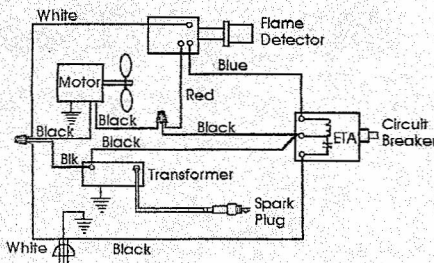

40,000 BTU Forced Air PortaHeat Heater

Model Number

PortaHeat
PH40

For Pump Parts see Toro Round Pump Assembly

| Key No. | Part No. | Description |
|---------|----------|---------------------------|
| 1 | 221860 | Tube |
| 2 | 221949 | Fuel Tank |
| 3 | 147867 | Axle Bracket |
| 4 | 147776 | Axle |
| 5 | 154617 | Wheel |
| 6 | 147157 | Pushnut |
| 7 | 154008 | Power Cord |
| 8 | 147700 | Control Plate |
| 9 | 154012 | Reset, Circuit Breaker |
| 10 | 147774 | Support |
| 11 | 147775 | Handle |
| 12 | 154006 | Fan |
| 13 | 154484 | Motor Support |
| 14 | 73-6520 | Air Line |
| 15 | 147014 | Elbow |
| 16 | 154719 | Motor/Compressor Assembly |
| 17 | 154417 | Motor Strap |
| 18 | 148317 | Gasket, Tank Cap |
| 19 | 154021 | Tank Cap |
| 20 | 221879 | Access Cover |
| 22 | 223549 | Snap Bushing |