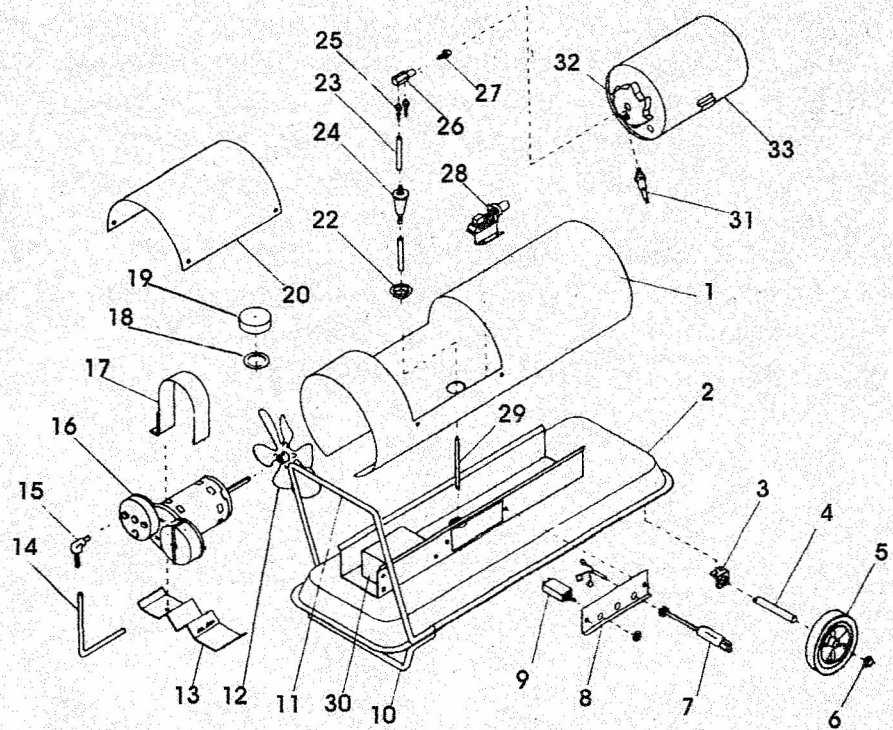

40,000 BTU Forced Air PortaHeat Heater

Model Number

PortaHeat
PH40

For Pump Parts see Toro Round Pump Assembly

| Key No. | Part No. | Description |
|---------|----------|---------------------------|
| 1 | 221860 | Tube |
| 2 | 221949 | Fuel Tank |
| 3 | 147867 | Axle Bracket |
| 4 | 147776 | Axle |
| 5 | 154617 | Wheel |
| 6 | 147157 | Pushnut |
| 7 | 154008 | Power Cord |
| 8 | 147700 | Control Plate |
| 9 | 154012 | Reset, Circuit Breaker |
| 10 | 147774 | Support |
| 11 | 147775 | Handle |
| 12 | 154006 | Fan |
| 13 | 154484 | Motor Support |
| 14 | 73-6520 | Air Line |
| 15 | 147014 | Elbow |
| 16 | 154719 | Motor/Compressor Assembly |
| 17 | 154417 | Motor Strap |
| 18 | 148317 | Gasket, Tank Cap |
| 19 | 154021 | Tank Cap |
| 20 | 221879 | Access Cover |
| 22 | 223549 | Snap Bushing |

| Key No. | Part No. | Description |
|---------|----------|--------------------|
| 23 | 73-6520 | Fuel Line |
| 24 | 154468 | Fuel Filter |
| 25 | 147052 | Hose Fittings |
| 26 | 147081 | Nozzle Adapter |
| 27 | 154486 | Nozzle |
| 28 | 154360 | Cad Cell Assembly |
| 29 | 147836 | Lift Tube |
| 30 | 154009 | Transformer |
| 31 | 147080 | Spark Plug |
| | 147082 | Nozzle OORing |
| 32 | 147769 | Burner |
| 33 | 154537 | Combustion Chamber |

Parts Not Shown

| | |
|--------|-------|
| 147158 | Nut |
| 147000 | Screw |